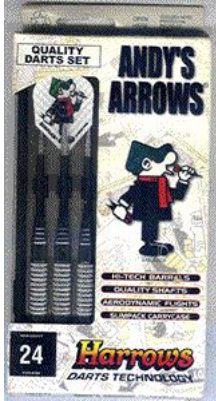

Sporting Goods -/- Darts

Andy Arrows steel tip dart 22 gram
Model: 22 gram
Manufacturer: Andy Arrows
Andy Arrows steel tip darts 22 gram SEE PHOTO WARNING: Darts are not a toy. Children should be supervised by an adult during play
~~$21.95~~ $19.99